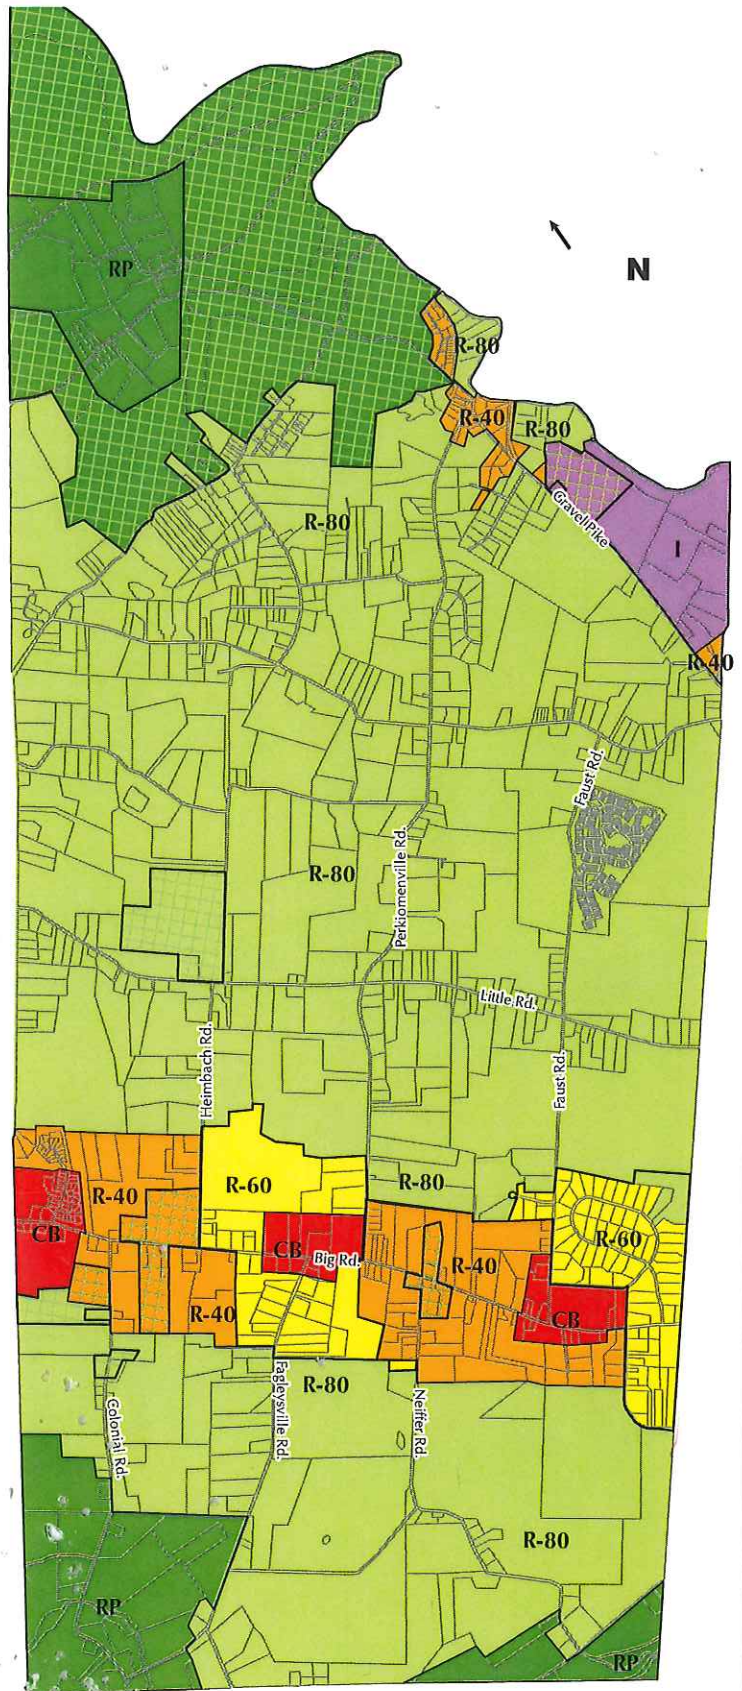

Upper Frederick Township Zoning Map

Legend

Zoning District

 CB: Commercial Business District

 I: Industrial District

 R-40: High Density Residential

 R-60: Medium Density Residential

 R-80: Land Preservation District

 RP: Rural Preservation District

 IR Overlay Zone

0 0.25 0.5 1 Miles

Scale 1: 37,000 1" = 1/2 mile

CI Planning
CONSULTANTS

Date: Aug 2008